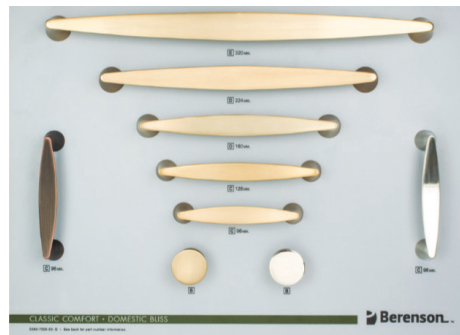

Berenson Boards Included with Standard 12 Board Tower

American Classics

Aspire

Bravo

Century Edge

Domestic Bliss

Echo

Elevate