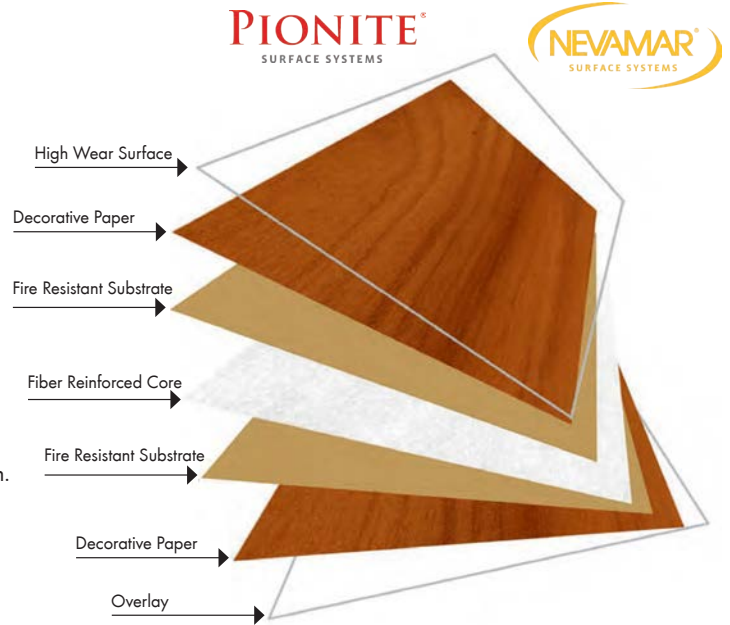

A
B
C
D
E
F
G
H
I
J
K
L
M
N
O
P
Q
R
S
T
U
V
W
X
Y

PANOLAM FRL

Panolam FRL

Fiber Reinforced Laminate (FRL) is engineered and manufactured to exacting standards, FRL decorative surfaces provides high-impact protection 13 times higher than vinyl and substantially lower smoke and flame spread than other competitive products. This wall panel provides ease of installation, job-site workability, long lasting style and exceptional durability year-after-year. The quality and versatility of the FRL panels make them the ideal wall surfacing solution in almost any environment. Available in 200+ colors and patterns.

Finishes:

- *Suede: Low gloss, textured finish.
- *Ashwood: Fine wood finish with a cathedral grain. Embossed wood grain.
- *Crystal: Fine pebble grained finish with a medium gloss/subtle dimensional with high light reflectivity.
- *Line Z: Deeply embossed, linear wood grain finish.
- *Soft Leather: Finely grained leather finish.
- *Wood Essence: Natural-appearing, linear wood grain finish.

Pionite/Nevamar FRL
3', 4' or 5' W by 8' or 10' L (Max 8' for horizontal applications)
5 sheet min per size/color
.075 thick for Wall Panels, .062 thick for Doors"