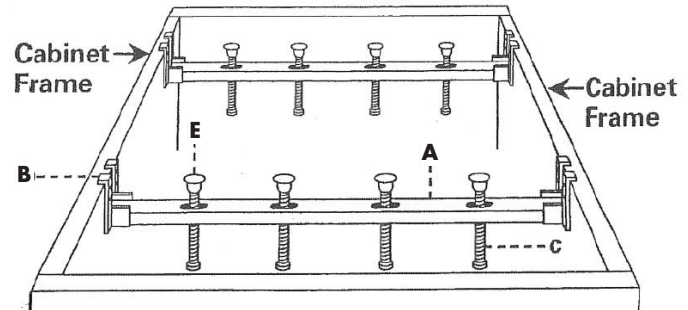

A SINK ACCESSORIES

Universal Undermounter Sink Installation Kits

- Includes rails and installation hardware
- All metal construction - will not split or warp
- Eliminate the need for wood supports and shims
- Use with all sink types - even cast iron
- Size can be adjusted to fit cabinet

Sold In: Kits

Kit Includes:

- A - (2 each) Rails
- B - (4 each) Mounting Brackets
- C - (8 each) 2" Adjusting Bolts
- D - (8 each) Nuts
- E - (8 each) Plastic Bolt Caps
- F - (16 each) Wood Screws
- G - (2 each) Joiner Clips

Two Undermounter Kits are required for oval and round sinks.

Item#	Description
VNQN-25UM	Sink Installation Kit, 25" L Rails
VNQN-36UM	Sink Installation Kit, 36" L Rails
VNQN-50UM	Sink Installation Kit, 50" L Rails

For more information and installation video, go to www.wurthbaersupply.com and enter VNQN-25UM in the search field.

A
B
C
D
E
F
G
H
I
J
K
L
M
N
O
P
Q
R
S
T
U
V
W
X
Y