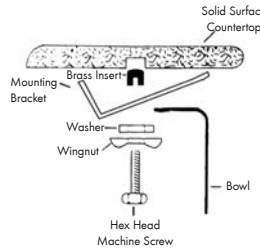

SINK ACCESSORIES

Undermount Sink Mounting Kit For Solid Surface

- Kit includes: (4) knurled and threaded brass inserts that insert to a 1/4" bore hole, 1/4" deep, (4) 1-1/4" long hex head machine screws, (4) washers, (4) wing nuts and (4) 3/4" W x 2-3/4" L offset and slotted mounting brackets
- Brass inserts are bored into underneath side of solid surface and remaining hardware is used to lock sink to solid surface material
- Two kits (8 mounting positions) are recommended per standard size sink