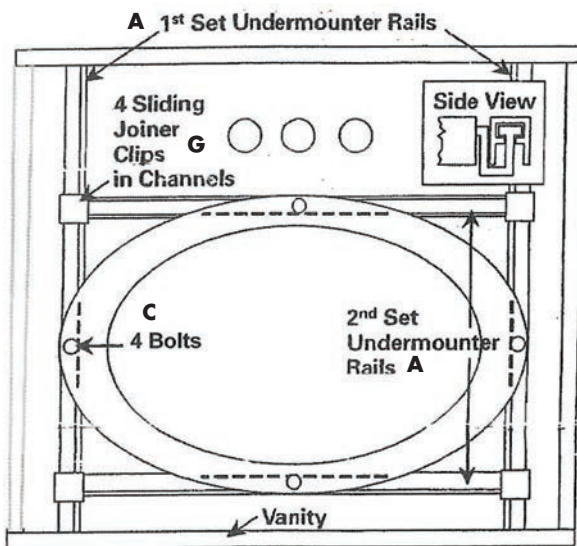

A SINK ACCESSORIES

Universal Undermounter Sink Installation Kits

- Includes rails and installation hardware
- All metal construction - will not split or warp
- Eliminate the need for wood supports and shims
- Use with all sink types - even cast iron
- Size can be adjusted to fit cabinet

Sold In: Kits

Kit Includes:

- A - (2 each) Rails
- B - (4 each) Mounting Brackets
- C - (8 each) 2" Adjusting Bolts
- D - (8 each) Nuts
- E - (8 each) Plastic Bolt Caps
- F - (16 each) Wood Screws
- G - (2 each) Joiner Clips

Two Undermounter Kits are required for oval and round sinks.

Item#	Description
VNQN-25UM	Sink Installation Kit, 25" L Rails
VNQN-36UM	Sink Installation Kit, 36" L Rails
VNQN-50UM	Sink Installation Kit, 50" L Rails

For more information and installation video, go to www.wurthbaersupply.com and enter VNQN-25UM in the search field.

A
B
C
D
E
F
G
H
I
J
K
L
M
N
O
P
Q
R
S
T
U
V
W
X
Y