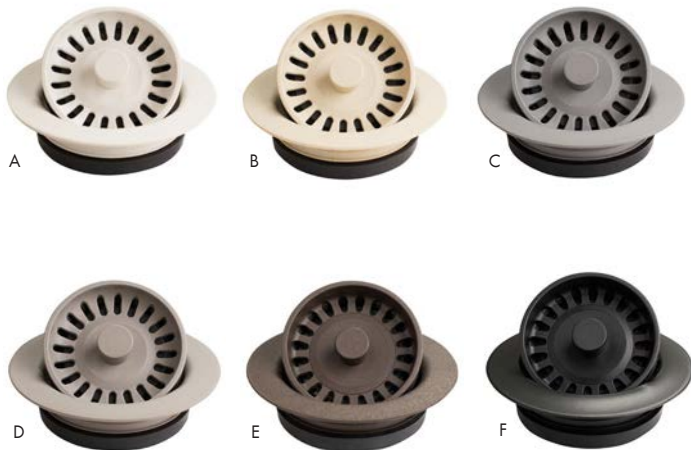

Color-Matched Disposal Flanges		
	Item #	Color
A	KAQDFWH	White
B	KAQDFBI	Bisque
C	KAQDFGR	Gray
D	KAQDFCN	Concrete
E	KAQDFBR	Brown
F	KAQDFBL	Black

A
B
C
D
E
F
G
H
I
J
K
L
M
N
O
P
Q
R
S
T
U
V
W
X
Y