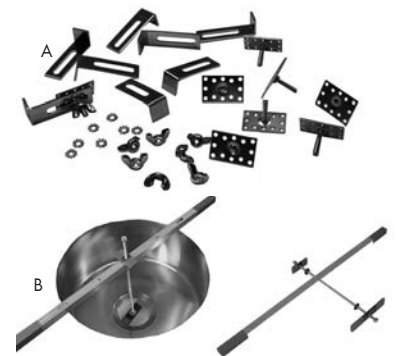

SINK ACCESSORIES

Undermount Sink Mounting Kit For Solid Surface

- Kit includes: (4) knurled and threaded brass inserts that insert to a 1/4" bore hole, 1/4" deep, (4) 1-1/4" long hex head machine screws, (4) washers, (4) wing nuts and (4) 3/4" W x 2-3/4" L offset and slotted mounting brackets
- Brass inserts are bored into underneath side of solid surface and remaining hardware is used to lock sink to solid surface material
- Two kits (8 mounting positions) are recommended per standard size sink

Item#
TJ5U

Undermount Sink Installation Hardware Stud Packs With Epoxy Glue & Installation Clamp

- Stud packs are designed to fasten undermount sinks to hard surface top using 24 hour dry epoxy (included), no drilling required
- Sink installation clamp is engineered to align and hold undermount type sinks in place while sink is being fastened to top