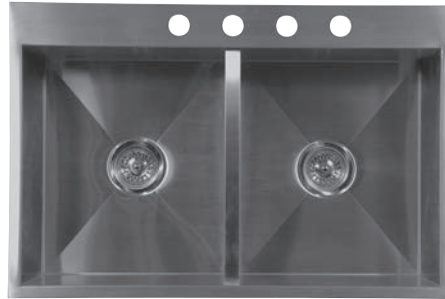

Model: EL-35, Double Equal Bowl

Outside Dimensions: 33" x 22"
Inside Bowl: Left Bowl: 15" x 17-3/4" x 9"
Right Bowl: 15" x 17-3/4" x 9"

Item #
KAEL-35-SS