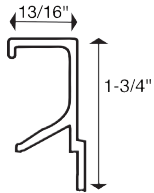

Extruded Aluminum Series

A Material: Aluminum

EA46-2A6
6' Length,
For 13/16" Material
Anodized Aluminum

EA412-2A6
6' Length,
For 13/16" Material
Clear Anodized
Aluminum

EA46A6
6' Length,
For 3/4" Material
Anodized Aluminum

EA419A6
6' Length,
For 3/4" Material
Clear Anodized
Aluminum

EA414A6
6' Length,
For 3/4" Material
Clear Anodized
Aluminum

EA41A6
6' Length,
For 1/2"H x
1-1/4"W Material
Clear Anodized
Aluminum

EA412A6
6' Length,
For 3/4" Material
Clear Anodized
Aluminum

EA42A6
6' Length,
For 2"W Material
Clear Anodized
Aluminum

EA46A
3" c/c, 3-7/8" O.A.
For 3/4" Material
Clear Anodized
Aluminum

EA41A
1" c/c, 1-1/2" O.A.
For 5/8" - 7/8" Material
Clear Anodized
Aluminum

EA46-2A
3" c/c, 3-7/8" O.A.
For 1-3/16" Material
Clear Anodized
Aluminum

EA41BL
1" c/c, 1-1/2" O.A.
For 5/8" - 7/8" Material
Black Anodized
Aluminum

EA412-2A
3" c/c, 3-7/8" O.A.
For 13/16" Material
Clear Anodized
Aluminum

EA41PA
1" c/c, 1-1/2" O.A.
For 5/8" - 7/8" Material
Polished Clear
Anodized Aluminum