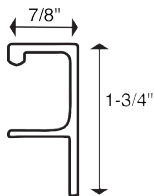

Extruded Aluminum Series

A Material: Aluminum

EA46-2A6
6' Length,
For 13/16" Material
Anodized Aluminum

EA412-2A6
6' Length,
For 13/16" Material
Clear Anodized
Aluminum

EA46A6
6' Length,
For 3/4" Material
Anodized Aluminum

EA419A6
6' Length,
For 3/4" Material
Clear Anodized
Aluminum

EA414A6
6' Length,
For 3/4" Material
Clear Anodized
Aluminum

EA41A6
6' Length,
For 1/2"H x
1-1/4"W Material
Clear Anodized
Aluminum

EA412A6
6' Length,
For 3/4" Material
Clear Anodized
Aluminum

EA42A6
6' Length,
For 2"W Material
Clear Anodized
Aluminum

EA46A
3" c/c, 3-7/8" O.A.
For 3/4" Material
Clear Anodized
Aluminum

EA41A
1" c/c, 1-1/2" O.A.
For 5/8" - 7/8" Material
Clear Anodized
Aluminum

EA46-2A
3" c/c, 3-7/8" O.A.
For 1-3/16" Material
Clear Anodized
Aluminum

EA41BL
1" c/c, 1-1/2" O.A.
For 5/8" - 7/8" Material
Black Anodized
Aluminum

EA412-2A
3" c/c, 3-7/8" O.A.
For 13/16" Material
Clear Anodized
Aluminum

EA41PA
1" c/c, 1-1/2" O.A.
For 5/8" - 7/8" Material
Polished Clear
Anodized Aluminum