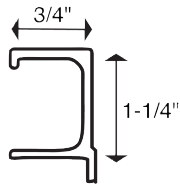

Extruded Aluminum Series

A Material: Aluminum

EA46-2A6
6' Length,
For 13/16" Material
Anodized Aluminum

EA412-2A6
6' Length,
For 13/16" Material
Clear Anodized
Aluminum

EA46A6
6' Length,
For 3/4" Material
Anodized Aluminum

EA419A6
6' Length,
For 3/4" Material
Clear Anodized
Aluminum

EA414A6
6' Length,
For 3/4" Material
Clear Anodized
Aluminum

EA41A6
6' Length,
For 1/2"H x
1-1/4"W Material
Clear Anodized
Aluminum

EA412A6
6' Length,
For 3/4" Material
Clear Anodized
Aluminum

EA42A6
6' Length,
For 2"W Material
Clear Anodized
Aluminum

EA46A
3" c/c, 3-7/8" O.A.
For 3/4" Material
Clear Anodized
Aluminum

EA41A
1" c/c, 1-1/2" O.A.
For 5/8" - 7/8" Material
Clear Anodized
Aluminum

EA46-2A
3" c/c, 3-7/8" O.A.
For 1-3/16" Material
Clear Anodized
Aluminum

EA41BL
1" c/c, 1-1/2" O.A.
For 5/8" - 7/8" Material
Black Anodized
Aluminum

EA412-2A
3" c/c, 3-7/8" O.A.
For 13/16" Material
Clear Anodized
Aluminum

EA41PA
1" c/c, 1-1/2" O.A.
For 5/8" - 7/8" Material
Polished Clear
Anodized Aluminum