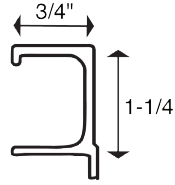

Extruded Aluminum Series

A Material: Aluminum

EA46-2A6
6' Length,
For 13/16" Material
Anodized Aluminum

EA412-2A6
6' Length,
For 13/16" Material
Clear Anodized
Aluminum

EA46A6
6' Length,
For 3/4" Material
Anodized Aluminum

EA419A6
6' Length,
For 3/4" Material
Clear Anodized
Aluminum

EA414A6
6' Length,
For 3/4" Material
Clear Anodized
Aluminum

EA41A6
6' Length,
For 1/2"H x
1-1/4"W Material
Clear Anodized
Aluminum

EA412A6
6' Length,
For 3/4" Material
Clear Anodized
Aluminum

EA42A6
6' Length,
For 2"W Material
Clear Anodized
Aluminum

EA46A
3" c/c, 3-7/8" O.A.
For 3/4" Material
Clear Anodized
Aluminum

EA41A
1" c/c, 1-1/2" O.A.
For 5/8" - 7/8" Material
Clear Anodized
Aluminum

EA46-2A
3" c/c, 3-7/8" O.A.
For 1-3/16" Material
Clear Anodized
Aluminum

EA41BL
1" c/c, 1-1/2" O.A.
For 5/8" - 7/8" Material
Black Anodized
Aluminum

EA412-2A
3" c/c, 3-7/8" O.A.
For 13/16" Material
Clear Anodized
Aluminum

EA41PA
1" c/c, 1-1/2" O.A.
For 5/8" - 7/8" Material
Polished Clear
Anodized Aluminum