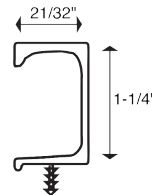

Extruded Aluminum Series

A Material: Aluminum

EA46-2A6
6' Length,
For 13/16" Material
Anodized Aluminum

EA412-2A6
6' Length,
For 13/16" Material
Clear Anodized
Aluminum

EA46A6
6' Length,
For 3/4" Material
Anodized Aluminum

EA419A6
6' Length,
For 3/4" Material
Clear Anodized
Aluminum

EA414A6
6' Length,
For 3/4" Material
Clear Anodized
Aluminum

EA41A6
6' Length,
For 1/2"H x
1-1/4"W Material
Clear Anodized
Aluminum

EA412A6
6' Length,
For 3/4" Material
Clear Anodized
Aluminum

EA42A6
6' Length,
For 2"W Material
Clear Anodized
Aluminum

EA46A
3" c/c, 3-7/8" O.A.
For 3/4" Material
Clear Anodized
Aluminum

EA41A
1" c/c, 1-1/2" O.A.
For 5/8" - 7/8" Material
Clear Anodized
Aluminum

EA46-2A
3" c/c, 3-7/8" O.A.
For 1-3/16" Material
Clear Anodized
Aluminum

EA41BL
1" c/c, 1-1/2" O.A.
For 5/8" - 7/8" Material
Black Anodized
Aluminum

EA412-2A
3" c/c, 3-7/8" O.A.
For 13/16" Material
Clear Anodized
Aluminum

EA41PA
1" c/c, 1-1/2" O.A.
For 5/8" - 7/8" Material
Polished Clear
Anodized Aluminum