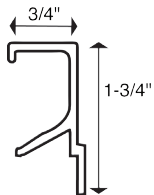

Extruded Aluminum Series

A Material: Aluminum

EA46-2A6
6' Length,
For 13/16" Material
Anodized Aluminum

EA412-2A6
6' Length,
For 13/16" Material
Clear Anodized
Aluminum

EA46A6
6' Length,
For 3/4" Material
Anodized Aluminum

EA419A6
6' Length,
For 3/4" Material
Clear Anodized
Aluminum

EA414A6
6' Length,
For 3/4" Material
Clear Anodized
Aluminum

EA41A6
6' Length,
For 1/2"H x
1-1/4"W Material
Clear Anodized
Aluminum

EA412A6
6' Length,
For 3/4" Material
Clear Anodized
Aluminum

EA42A6
6' Length,
For 2"W Material
Clear Anodized
Aluminum

EA46A
3" c/c, 3-7/8" O.A.
For 3/4" Material
Clear Anodized
Aluminum

EA41A
1" c/c, 1-1/2" O.A.
For 5/8" - 7/8" Material
Clear Anodized
Aluminum

EA46-2A
3" c/c, 3-7/8" O.A.
For 1-3/16" Material
Clear Anodized
Aluminum

EA41BL
1" c/c, 1-1/2" O.A.
For 5/8" - 7/8" Material
Black Anodized
Aluminum

EA412-2A
3" c/c, 3-7/8" O.A.
For 13/16" Material
Clear Anodized
Aluminum

EA41PA
1" c/c, 1-1/2" O.A.
For 5/8" - 7/8" Material
Polished Clear
Anodized Aluminum