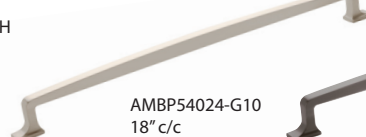

AMBP54023-GPH
12" c/c
Appliance Pull
Graphite

AMBP54024-G10
18" c/c
Appliance Pull
Satin Nickel