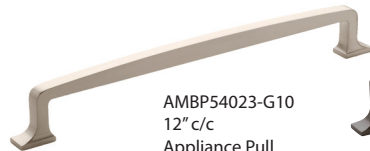

## Appliance Pulls Series

**Z** Material: Zinc Die Cast

AMBP54021-G10  
12" c/c  
Appliance Pull  
Satin Nickel

AMBP54021-GPH  
12" c/c  
Appliance Pull  
Graphite

AMBP54022-G10  
18" c/c  
Appliance Pull  
Satin Nickel

AMBP54022-GPH  
18" c/c  
Appliance Pull  
Graphite

AMBP54023-G10  
12" c/c  
Appliance Pull  
Satin Nickel

AMBP54023-GPH  
12" c/c  
Appliance Pull  
Graphite

AMBP54024-G10  
18" c/c  
Appliance Pull  
Satin Nickel