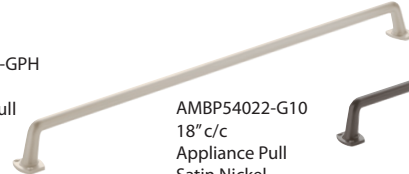

## Appliance Pulls Series

**Z** Material: Zinc Die Cast

AMBP54021-G10  
12" c/c  
Appliance Pull  
Satin Nickel

AMBP54021-GPH  
12" c/c  
Appliance Pull  
Graphite

AMBP54022-G10  
18" c/c  
Appliance Pull  
Satin Nickel

AMBP54022-GPH  
18" c/c  
Appliance Pull  
Graphite

AMBP54023-G10  
12" c/c  
Appliance Pull  
Satin Nickel

AMBP54023-GPH  
12" c/c  
Appliance Pull  
Graphite

AMBP54024-G10  
18" c/c  
Appliance Pull  
Satin Nickel