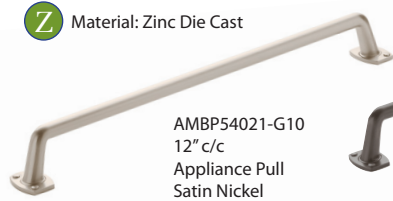

## Appliance Pulls Series

**Z** Material: Zinc Die Cast

AMBP54021-G10  
12" c/c  
Appliance Pull  
Satin Nickel

AMBP54021-GPH  
12" c/c  
Appliance Pull  
Graphite

AMBP54022-G10  
18" c/c  
Appliance Pull  
Satin Nickel

AMBP54022-GPH  
18" c/c  
Appliance Pull  
Graphite

AMBP54023-G10  
12" c/c  
Appliance Pull  
Satin Nickel

AMBP54023-GPH  
12" c/c  
Appliance Pull  
Graphite

AMBP54024-G10  
18" c/c  
Appliance Pull  
Satin Nickel