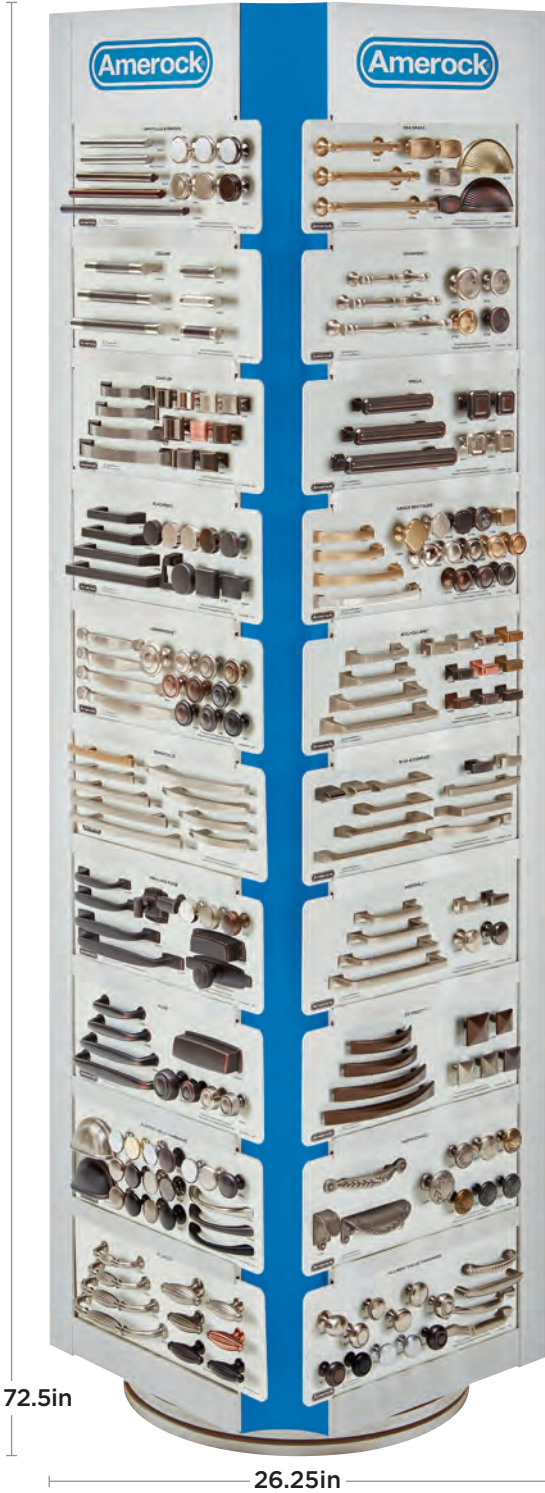

8 NEW DISPLAY BOARDS FOR EXPANDING COLLECTIONS

- Esquire (CSG212)
- Oberon (CSG215)
- Bar Pulls (CSG213)
- Granby (CSG315) Formerly Allison™
- Wells (CSG411)
- Revitalize & Grace Revitalize (CSG316)
- Cup Pulls (CSG104) Formerly Allison™ Value
- Blythe (CSG314) Formerly Allison™